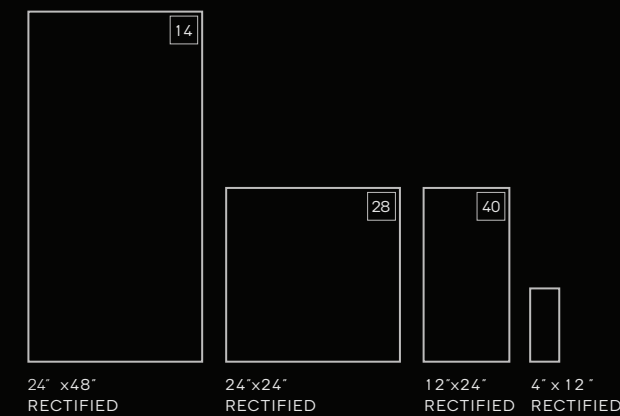

SIZES AVAILABLE

Available in a variety of small and large sizes, including decorative mosaic tiles, Adorare brings sophisticated natural charm to walls and floors – both indoors and out.

COLOR VARIATIONS

- V1
  UNIFORM APPEARANCE
  Minimal differences among tiles from the same production
- V2
  SLIGHT VARIATION
  Slight variation concerning texture and/or pattern
- V3
  MODERATE VARIATION
  Colors or texture may vary significantly from tile to tile
- V4
  SUBSTANTIAL VARIATION
  Substantial variation in terms of colours and/or pattern from tile to tile

Color reproductions in this printed piece may vary from actual tile colors. Final selections should be made from actual tile samples.

PACKAGING

SIZE	THICKNESS	PCS/CARTON	SF/BOX	LBS/CARTON	CARTON/PALLET	SF/PALLET	LBS/PALLET
24" x 48"	9	2	15.49	63.36	30	464.70	1,900.90
24" x 24"	9	4	11.62	47.52	40	464.70	1,900.90
12" x 24"	9	6	11.62	47.52	40	464.70	1,900.90
4" x 12"	9	30	9.68	39.58	60	480.80	2,374.80